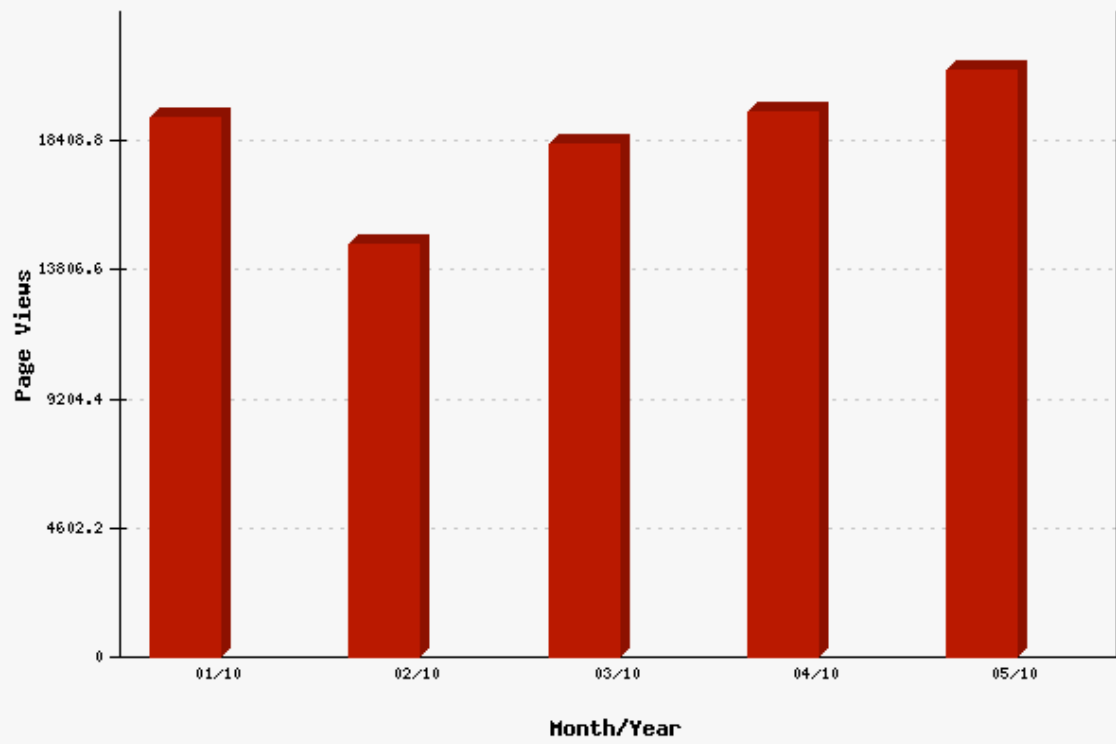

This report shows the number of times the Web site's pages have been accessed within a given time frame.

Page Views

Date	Page Views	Percentage
January, 2010	19,228	20.77
February, 2010	14,712	15.89
March, 2010	18,292	19.76
April, 2010	19,440	21.00
May, 2010	20,919	22.59
Total	92,591	100%