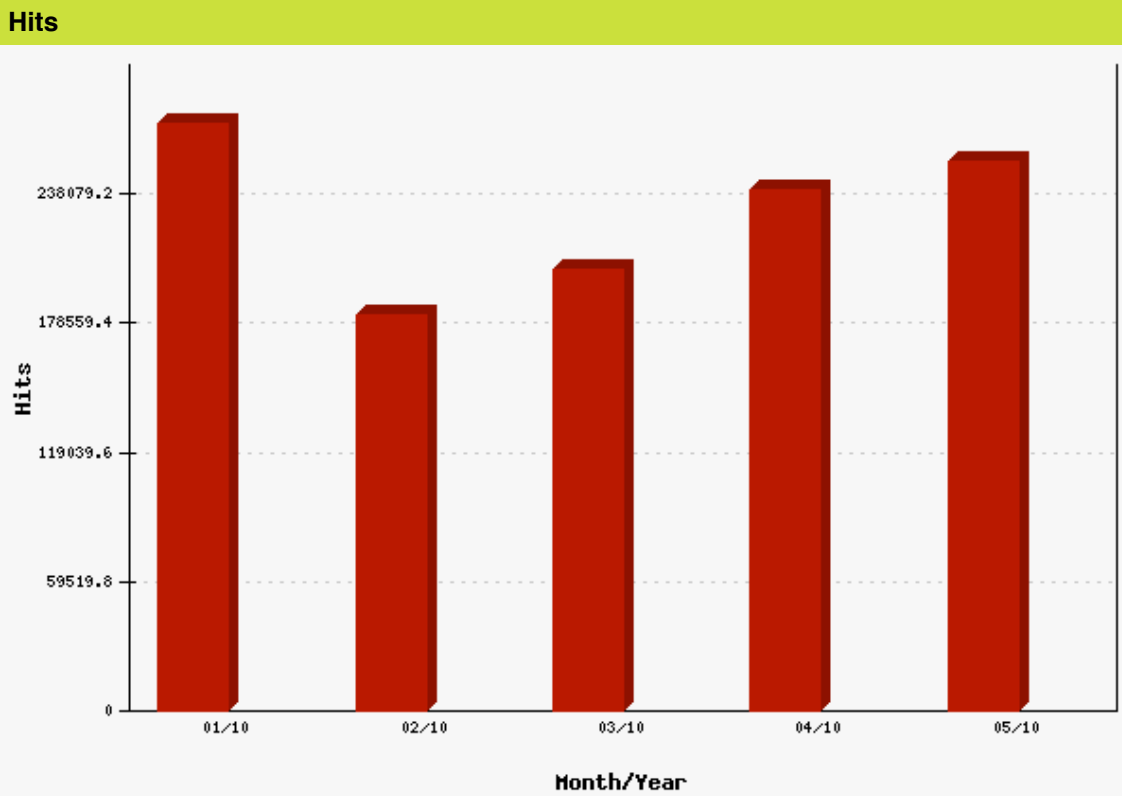

Report created by Site Analytics for <http://www.cofah.com> on 06-02-10

This report identifies the number of times any item or page on the site has been requested or accessed by visitors. The number of hits is almost certainly greater than the number of page views and visitors to the site.

Date	Hits	Percentage
January, 2010	270,544	23.53
February, 2010	182,277	15.85
March, 2010	203,612	17.71
April, 2010	240,119	20.88
May, 2010	253,228	22.02
Total	1,149,780	100%