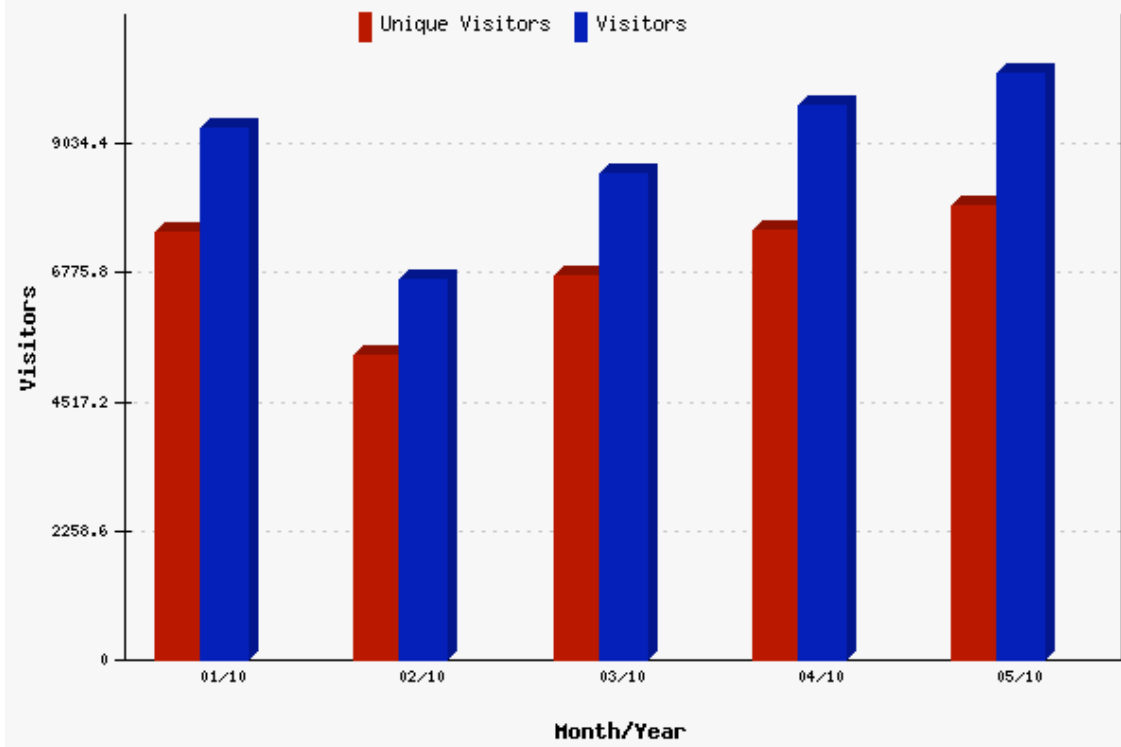

**These Site Analytics reports display traffic and visitor activity for the Web site cofah.com.**

**Date range: 01-01-10 to 05-31-10**

**Copyright © 2003 - 2010. All rights reserved.**

The Visitor Report shows the numbers of unique and total visitors to the site, thus providing an overview of site traffic for the selected period of time.

## Visitors

Date	Unique Visitors	Visitors
January, 2010	7,478	9,313
February, 2010	5,321	6,667
March, 2010	6,736	8,503
April, 2010	7,519	9,700
May, 2010	7,955	10,266
<b>Total</b>	<b>35,009</b>	<b>44,449</b>

This report shows the number of times the Web site's pages have been accessed within a given time frame.

This report indicates which day within the specified time frame the site received the highest amount of visitors.

**Most Popular Day 01/01/2010 - 06/04/2010**

Date	Page Views	Percentage
Sunday	14,275	15.42
Monday	14,150	15.28
Thursday	13,522	14.60
Wednesday	13,178	14.23
Friday	12,596	13.60
Tuesday	12,549	13.55
Saturday	12,321	13.31
<b>Total</b>	<b>92,591</b>	<b>100%</b>