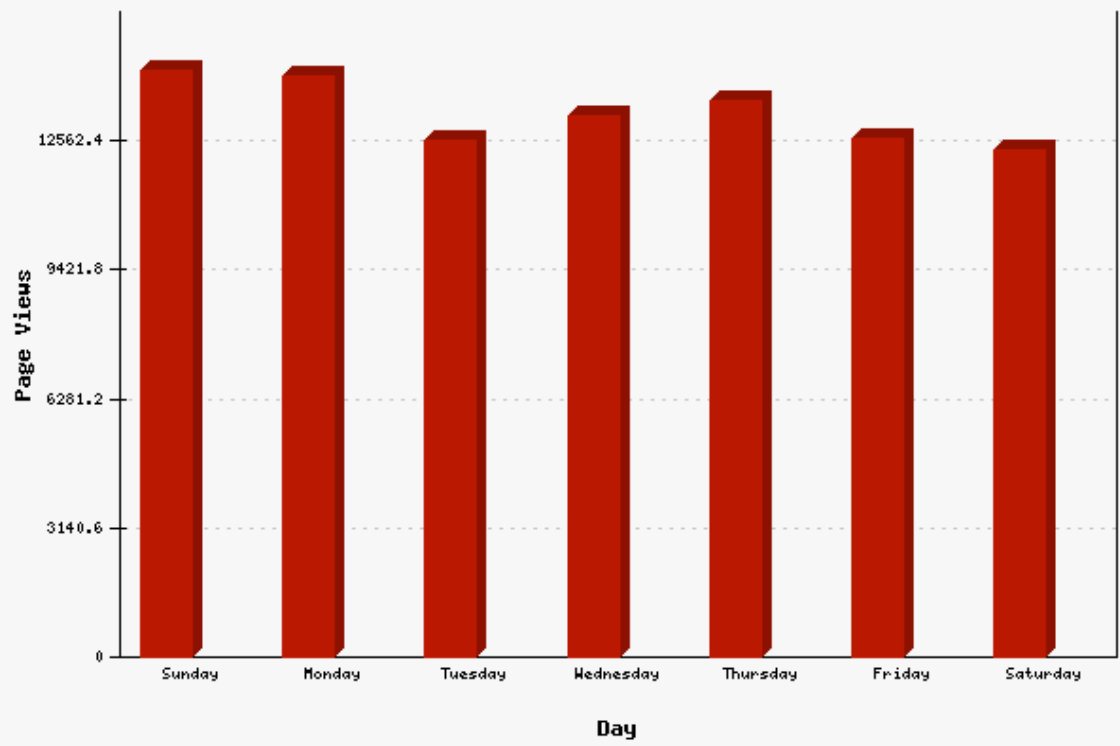

This report shows the number of times the Web site's pages have been accessed within a given time frame.

### Page Views

Date	Page Views	Percentage
January, 2010	19,228	20.77
February, 2010	14,712	15.89
March, 2010	18,292	19.76
April, 2010	19,440	21.00
May, 2010	20,919	22.59
<b>Total</b>	<b>92,591</b>	<b>100%</b>

This report indicates which day within the specified time frame the site received the highest amount of visitors.

**Most Popular Day 01/01/2010 - 06/04/2010**

Date	Page Views	Percentage
Sunday	14,275	15.42
Monday	14,150	15.28
Thursday	13,522	14.60
Wednesday	13,178	14.23
Friday	12,596	13.60
Tuesday	12,549	13.55
Saturday	12,321	13.31
<b>Total</b>	<b>92,591</b>	<b>100%</b>